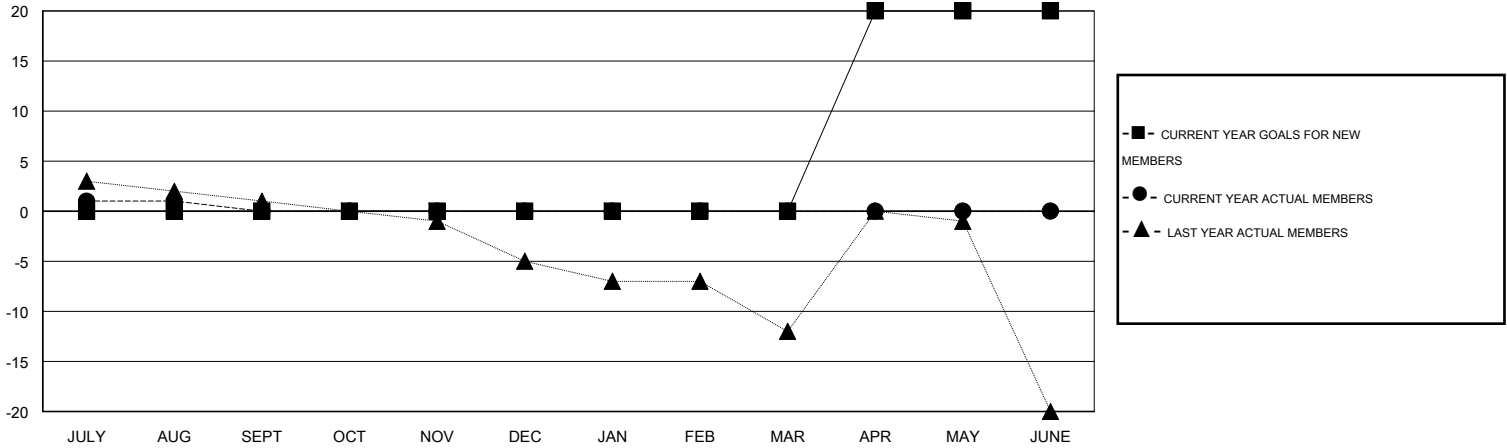

MONTHLY MEMBERSHIP PROGRESS REPORT

District 123

Results as of: 10/31/2016

GMT: MIKLOS HORVATH

LOCATION RUSSIAN FEDERATION

GMT CA 4

Clubs					Members				
RESULTS FOR 2016-2017					RESULTS FOR 2016-2017				
QUARTER	NEW CLUB GOAL	NEW CLUBS	DROPPED CLUBS	NET GAIN/LOSS	QUARTER	NEW MEMBER GOAL	CHARTER AND NEW MEMBERS ADDED	DROPPED MEMBERS	NET GAIN/LOSS
JULY/AUG/SEPT	0	0	0	0	JULY/AUG/SEPT	0	5	5	0
OCT/NOV/DEC	0	0	0	0	OCT/NOV/DEC	0	1	1	0
JAN/FEB/MAR	0	0	0	0	JAN/FEB/MAR	0	0	0	0
APR/MAY/JUNE	1	0	0	0	APR/MAY/JUNE	20	0	0	0

GOALS AND ACTUAL NEW CLUBS CUMULATIVE

GOALS AND ACTUAL MEMBERS CUMULATIVE

DROPPED CLUBS: 0	3 CLUBS OF 21 ADDED 1 OR MORE NEW MEMBERS	<u>GENDER DISTRIBUTION</u>	
<u>DROPPED MEMBERS</u>		MALE	125 (55.80%)
DECEASED	CLICK HERE FOR HEALTH ASSESSMENT DATA	FEMALE	99 (44.20%)
CLUB CANCELLED		FAMILY UNIT MEMBERS	17
OTHER		HEAD OF HOUSEHOLD	7
TOTAL		NON-HEAD OF HOUSEHOLD	10